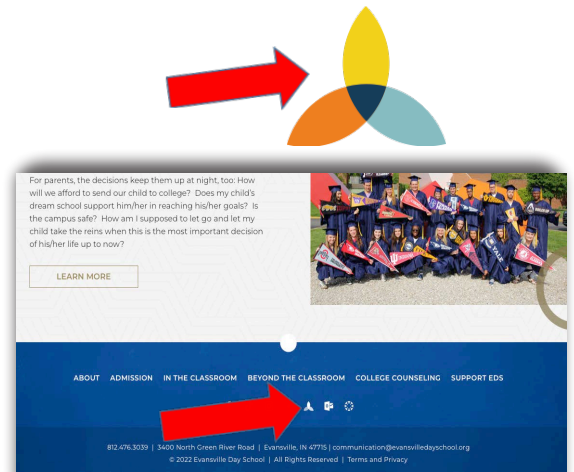

Facts Family Portal

WHAT IS FACTS FAMILY PORTAL?

Facts Family Portal is a private and secure website for Evansville Day School families to access complete information specific to their child(ren). You can view grades, homework, official school documents, report cards, a full family and staff directory, and more.

HOW DO YOU ACCESS FACTS FAMILY PORTAL FOR THE FIRST TIME?

1. **CLICK HERE**, or select the icon link at the bottom center at evansvilledayschool.org.
2. **Type in EDS-IN** for your school district code. (*EDS-IN must be in ALL CAPS!*)
3. **Type in your username and password. If you have forgotten these items click the reset link.** (NOTE: Do not click on Create New Account)
4. **After logging in select APPLY/ENROLL** on the left side navigation menu.
5. **Then click ENROLLMENT/REENROLLMENT.**
6. **Our Online Enrollment system will open with a link to the reenrollment packet for {StudentFirstName}. The online process should take approximately 15 minutes to complete. Your information will be saved if you need to quit and come back later.**